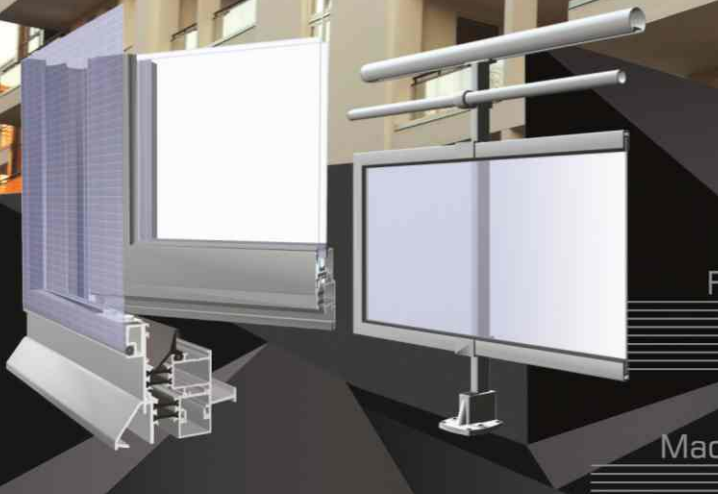

F  
Mac

**FLYSCREEN**

**MACASSAR**

F

Frame-based structures filled with a mesh to protect rooms from insects.

Mac

Aluminium handrail system.

# FLYSCREEN

Frame-based structures filled with a mesh to protect rooms from insects.

The screens are attached permanently to windows, doors, shop windows and balconies.

Flyscreens are also available in sliding and swinging versions.

The system is used to provide protection from insects, with ventilation in the room maintained.

Superial + Flyscreen cross section

# Mac

Aluminium handrail system. The load-bearing structure comprises studs with modular fastening to the floor using brackets.

The filling consists of various systems of crosspieces made of aluminium profiles (horizontal, vertical) as well as glass or panel materials.