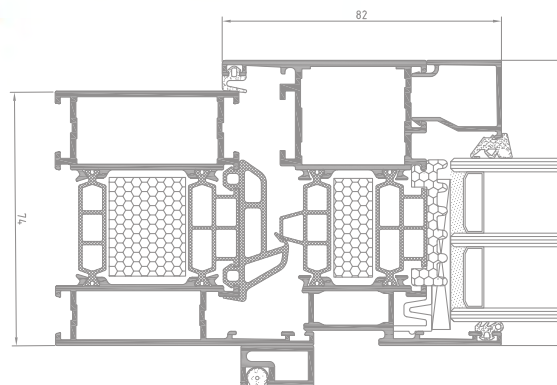

F  
Mac

**FLYSCREEN**

**MACASSAR**

F

Frame-based structures filled with a mesh to protect rooms from insects.

Mac

Aluminium handrail system.

# FLYSCREEN

Frame-based structures filled with a mesh to protect rooms from insects.

The screens are attached permanently to windows, doors, shop windows and balconies.

Flyscreens are also available in sliding and swinging versions.

The system is used to provide protection from insects, with ventilation in the room maintained.

Superial + Flyscreen cross section

# Mac

Aluminium handrail system. The load-bearing structure comprises studs with modular fastening to the floor using brackets.

The filling consists of various systems of crosspieces made of aluminium profiles (horizontal, vertical) as well as glass or panel materials.